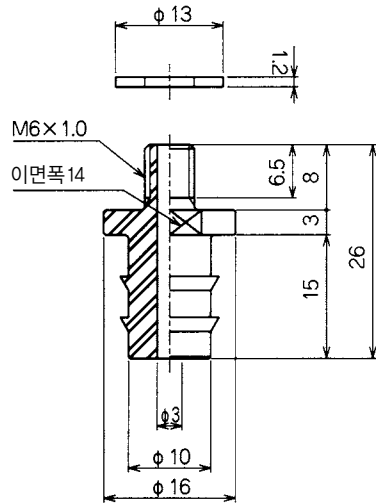

외형치수도

(mm)

TN-PE-35-M6  
적용 패드 PEG-35

TN-PF-10-M5  
적용 패드 PFG-10  
PEG-10  
PEG-12

TN-PF-15-M5  
적용 패드 PFG-15, PJG-10/15, PRG-12.5  
PEG-15x45

TN-PF-20-M5  
적용 패드 PBG-20, PDG-20, PFG-20  
PJG-20/25, PNG-121, PRG-32

TN-PF-25-M6  
적용 패드 PBG-30/40, PDG-20/30/40, PFG-20B/25/  
30/35/40, PHG-30/45, PJG-30/35/40  
PEG-30x50

TN-PF-50-M6  
적용 패드 PBG-50, PDG-50  
PFG-50, PJG-50

외형치수도

(mm)

TN-PF-50-M8

적용 패드 PBG-50, PDG-50  
PFG-50, PJG-50

TN-PH-65-M10

적용 패드 PHG-65/90

TN-PKM-30-M10

적용 패드 PKMG-30/30T/40/  
40T/50T

TN-PK-100-M10

적용 패드 PKBG-50/60/80/110  
PKMG-50M/60/60T/75/75T/  
85K/100/100K/100T

외형치수도

(mm)