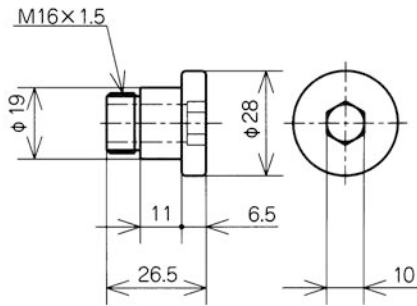

TN-PK-6710

적용 패드 PKBG-50/60/80/110
PKMG-50M/60/60T/75/75T/
100/100T