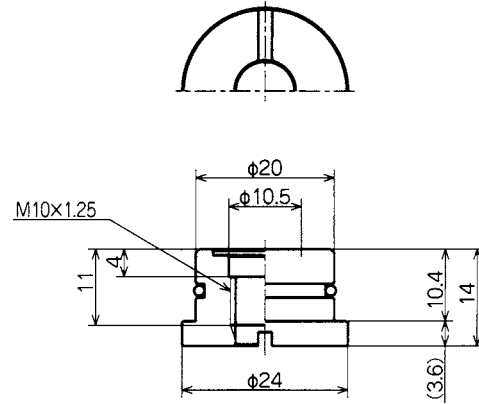

외형치수도

(mm)

TN-PE-35-M6  
적용 패드 PEG-35

TN-PF-10-M5  
적용 패드 PFG-10  
PEG-10  
PEG-12

TN-PF-15-M5  
적용 패드 PFG-15, PJG-10/15, PRG-12.5  
PEG-15x45

TN-PF-20-M5  
적용 패드 PBG-20, PDG-20, PFG-20  
PJG-20/25, PNG-121, PRG-32

TN-PF-25-M6  
적용 패드 PBG-30/40, PDG-20/30/40, PFG-20B/25/  
30/35/40, PHG-30/45, PJG-30/35/40  
PEG-30x50

TN-PF-50-M6  
적용 패드 PBG-50, PDG-50  
PFG-50, PJG-50

외형치수도

(mm)

TN-PF-50-M8

적용 패드 PBG-50, PDG-50  
PFG-50, PJG-50

TN-PH-65-M10

적용 패드 PHG-65/90

TN-PKM-30-M10

적용 패드 PKMG-30/30T/40/  
40T/50T

TN-PK-100-M10

적용 패드 PKBG-50/60/80/110  
PKMG-50M/60/60T/75/75T/  
85K/100/100K/100T

외형치수도

(mm)