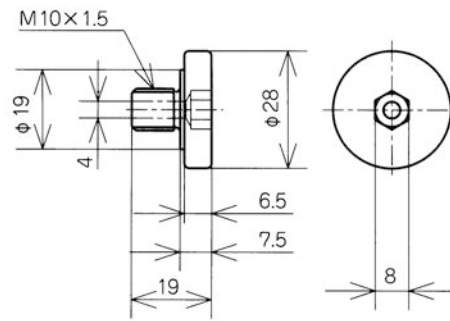

TN-PF-25-M6  
적용 패드 PBG-30/40, PDG-20/30/40, PFG-20B/25/  
30/35/40, PHG-30/45, PJG-30/35/40  
PEG-30x50

TN-PF-50-M6  
적용 패드 PBG-50, PDG-50  
PFG-50, PJG-50

외형치수도

(mm)

TN-PF-50-M8

적용 패드 PBG-50, PDG-50  
PFG-50, PJG-50

TN-PH-65-M10

적용 패드 PHG-65/90

TN-PKM-30-M10

적용 패드 PKMG-30/30T/40/  
40T/50T

TN-PK-100-M10

적용 패드 PKBG-50/60/80/110  
PKMG-50M/60/60T/75/75T/  
85K/100/100K/100T

외형치수도

(mm)