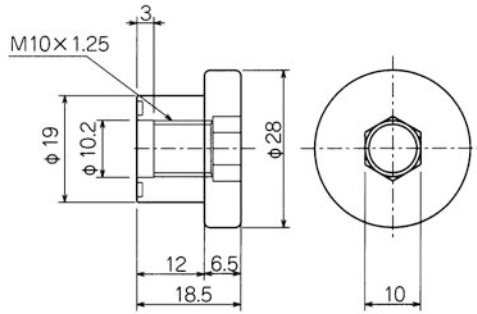

TN-PH-65-M10

적용 패드 PHG-65/90

TN-PKM-30-M10

적용 패드 PKMG-30/30T/40/  
40T/50T

TN-PK-100-M10

적용 패드 PKBG-50/60/80/110  
PKMG-50M/60/60T/75/75T/  
85K/100/100K/100T

외형치수도

(mm)